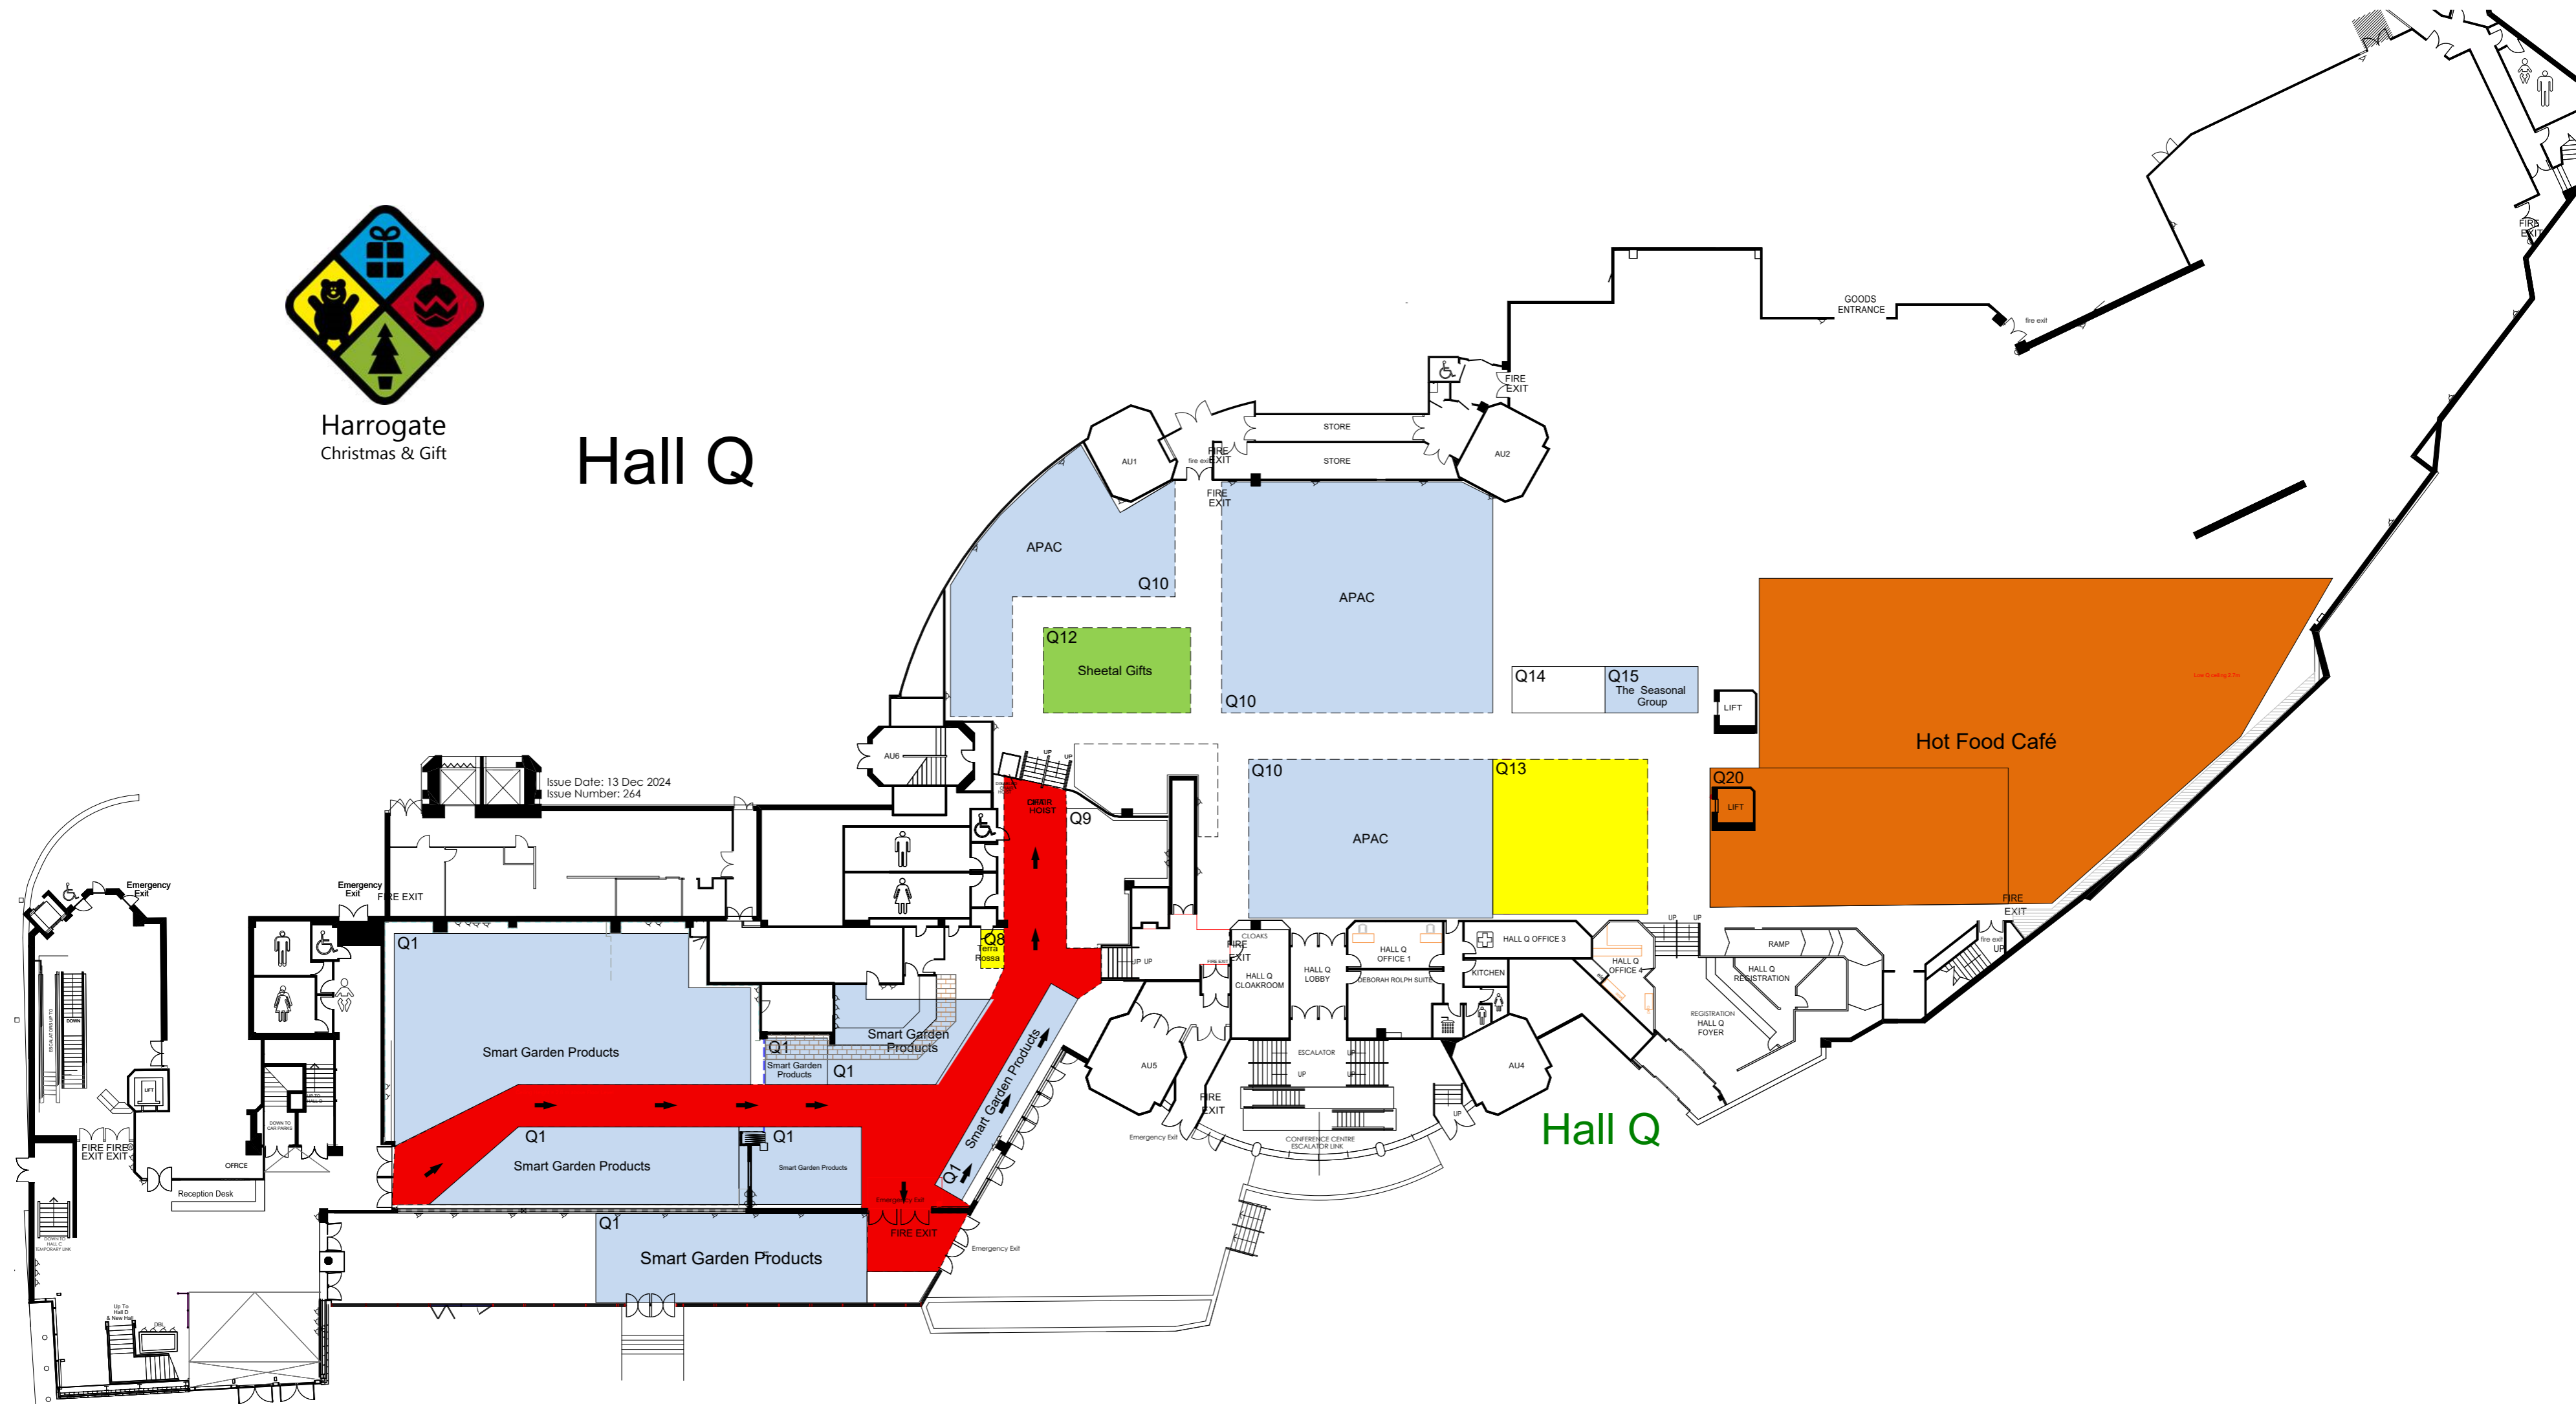

Harrogate
Christmas & Gift

Hall Q

Issue Date: 13 Dec 2024
Issue Number: 264

SPRINGFIELD HOUSE
Hall Q
Smart Garden Entrance

Hall Q