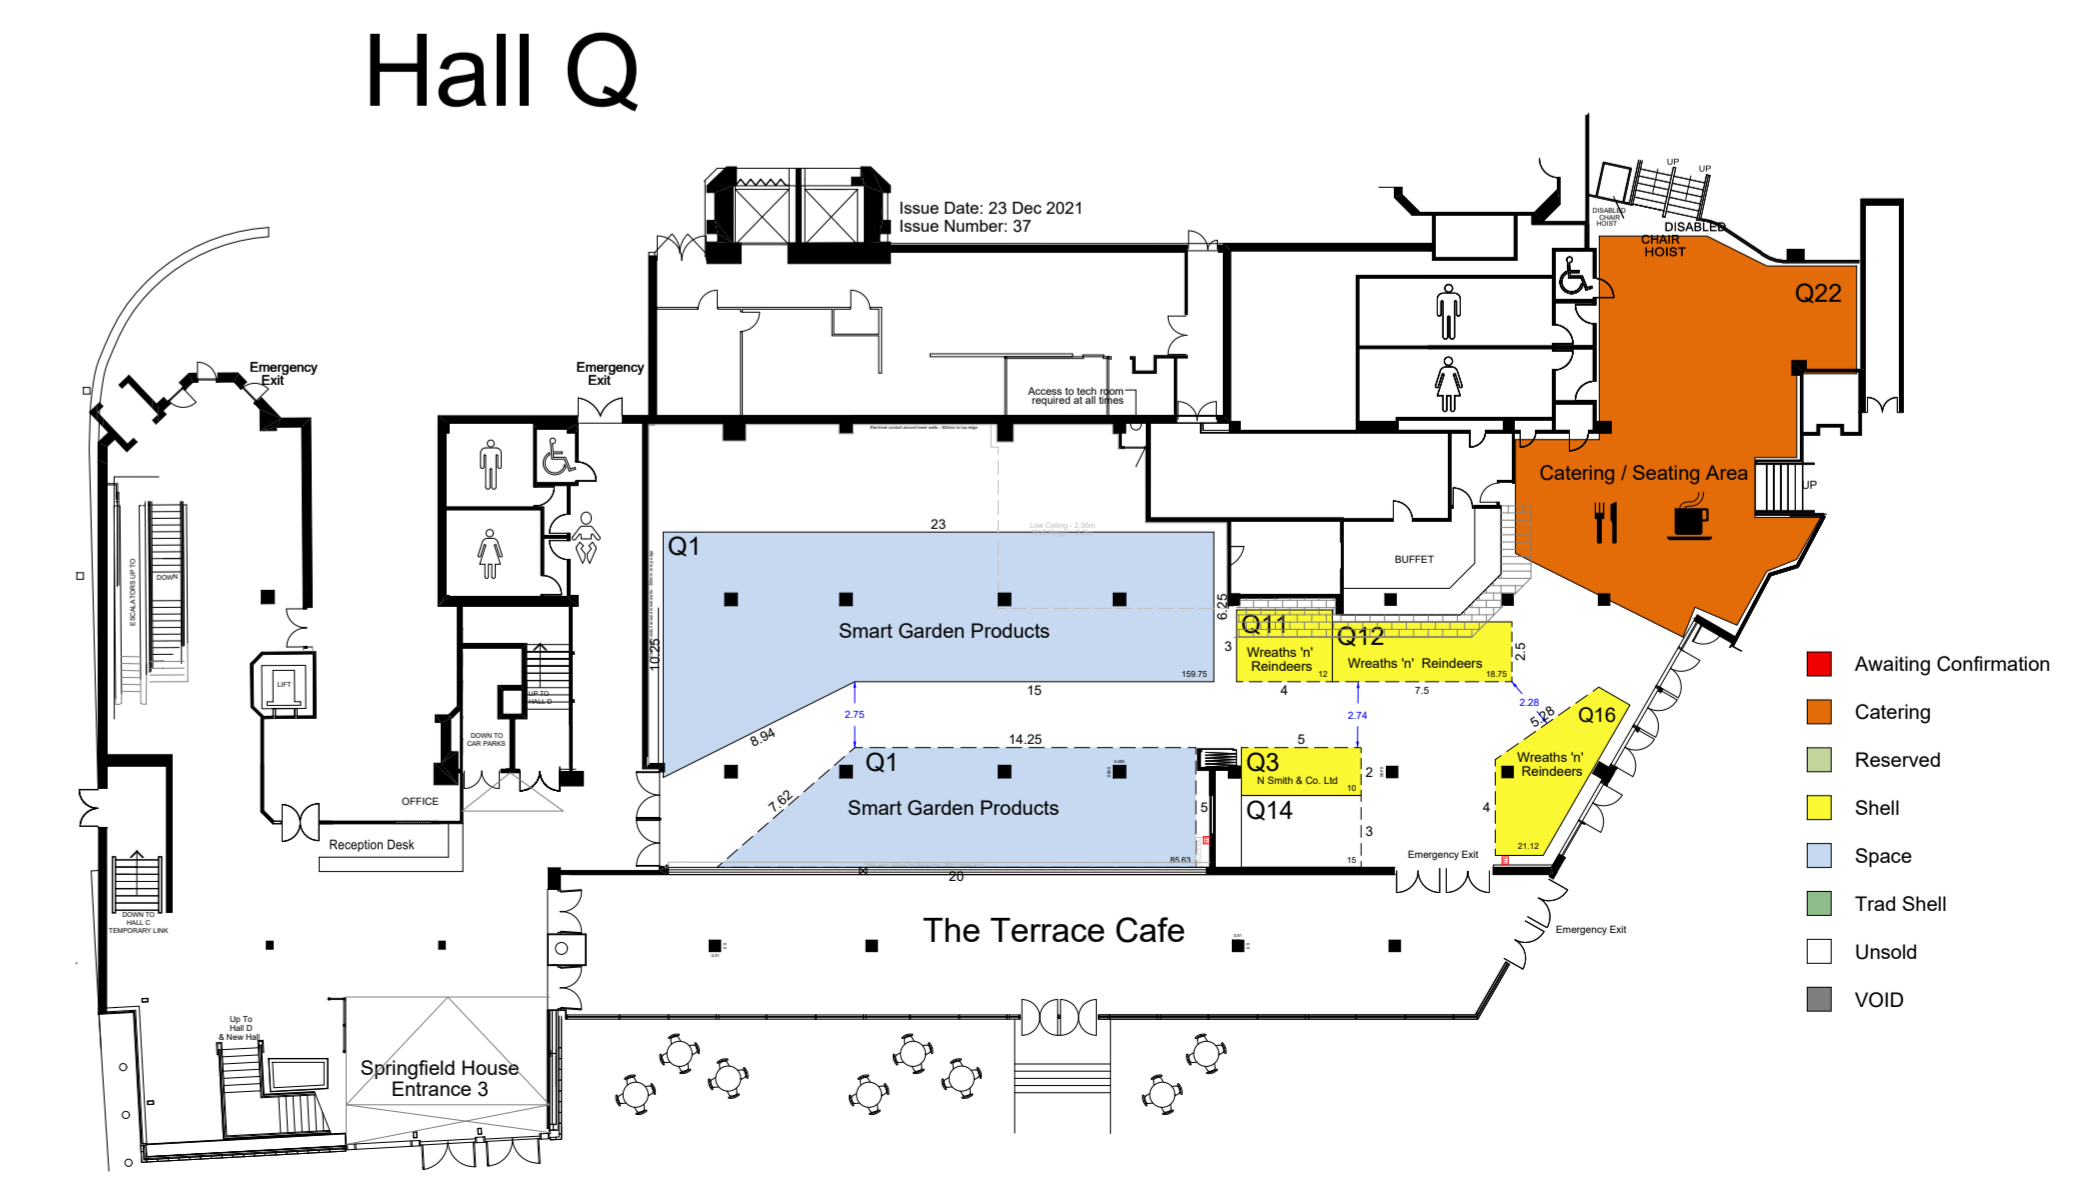

**Legend**

- Awaiting Confirmation (0m²)
- Shell (573.5m²)
- Space (6254.62m²)
- Trad Shell (280.25m²)
- Unsold (274.25m²)

Issue Number: 37  
 Issue Date: 23 Dec 2021  
 Drawn By: User  
 Scale: N.T.S.

**Legend**

- Awaiting Confirmation
- Catering
- Reserved
- Shell
- Space
- Trad Shell
- Unsold
- VOID